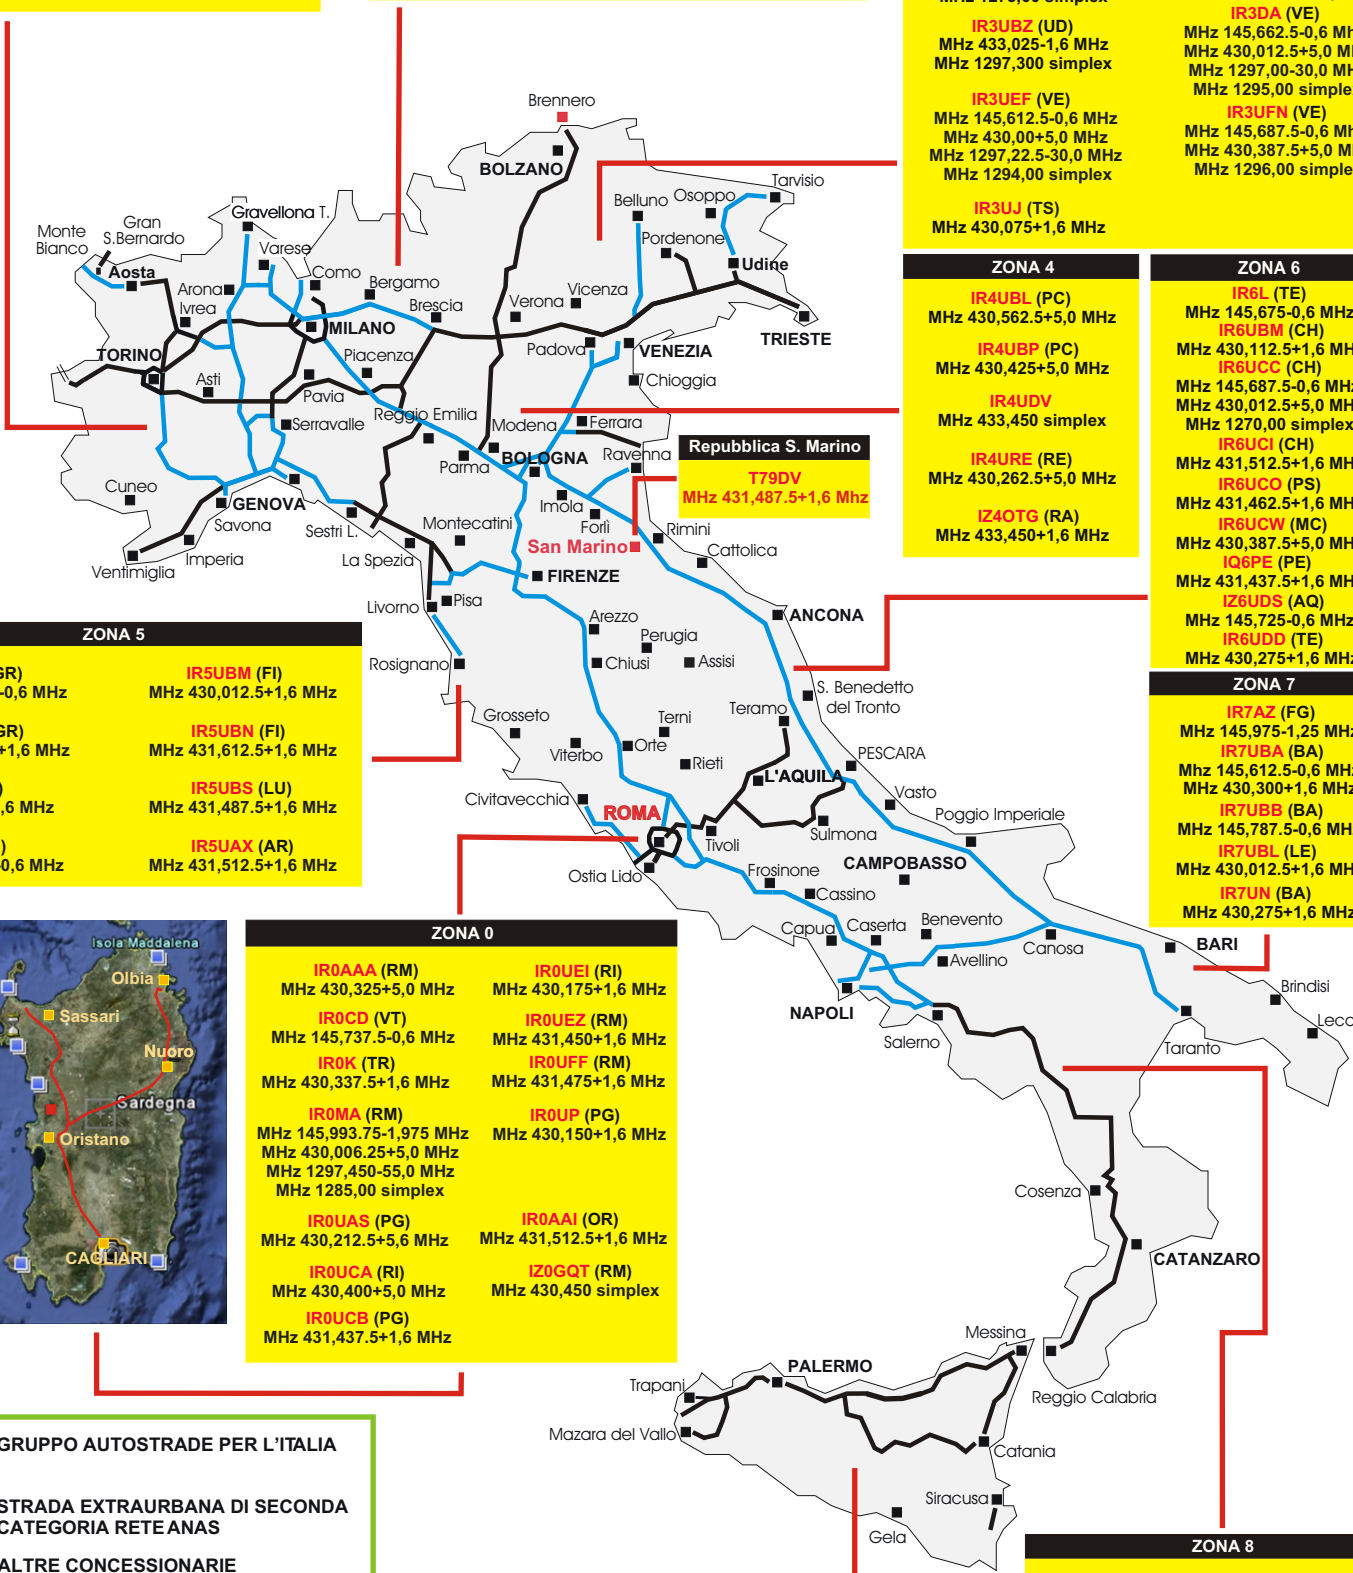

ZONA 5

IR5AH (GR)
MHz 145,712.5-0,6 MHz

IR5UBH (GR)
MHz 431,537.5+1,6 MHz

IQ5BL (FI)
MHz 430,325+1,6 MHz

IR5UI (FI)
MHz 145,637.5-0,6 MHz

IR5UBM (FI)
MHz 430,012.5+1,6 MHz

IR5UBN (FI)
MHz 431,612.5+1,6 MHz

IR5UBS (LU)
MHz 431,487.5+1,6 MHz

IR5UAX (AR)
MHz 431,512.5+1,6 MHz

ZONA 0

IR0AAA (RM)
MHz 430,325+5,0 MHz

IR0CD (VT)
MHz 145,737.5-0,6 MHz

IR0K (TR)
MHz 430,337.5+1,6 MHz

IR0MA (RM)
MHz 145,993.75-1,975 MHz
MHz 430,006.25+5,0 MHz
MHz 1297,450-55,0 MHz
MHz 1285,00 simplex

IR0UAS (PG)
MHz 430,212.5+5,6 MHz

IR0UCA (RI)
MHz 430,400+5,0 MHz

IR0UCB (PG)
MHz 431,437.5+1,6 MHz

IR0UEI (RI)
MHz 430,175+1,6 MHz

IR0UEZ (RM)
MHz 431,450+1,6 MHz

IR0UFF (RM)
MHz 431,475+1,6 MHz

IR0UP (PG)
MHz 430,150+1,6 MHz

IR0AAI (OR)
MHz 431,512.5+1,6 MHz

IZ0GQT (RM)
MHz 430,450 simplex

ZONA 9

IR9AC (CT)
MHz 145,787.5-0,6 MHz

IR9P (PA)
MHz 145,637.5-0,6 MHz

IR9G (PA)
MHz 145,662.5-0,6 MHz

IR9UAA (CT)
MHz 430,375+5,0 MHz

IW9GTR (CT)
MHz 430,200+5,0 MHz

ZONA 8

IR8AW (NA)
MHz 430,425+5,0 MHz

IR8BF (CS)
MHz 145,750-0,6 MHz

IR8BG (CS)
MHz 145,625-0,6 MHz
MHz 1297,950 simplex

IR8BT (SA)
MHz 430,450+5,0 MHz

IR8CA (NA)
MHz 145,662.5-0,6 MHz
MHz 430,475+5,0 MHz
MHz 1295,00 simplex

IR8BA (BN)
MHz 145,787.5-0,6 MHz

IR8UAE (AV)
MHz 430,225+5,0 MHz

IR8UAF (AV)
MHz 430,500+5,0 MHz

IR8UAG (BN)
MHz 431,925-1,6 MHz

IR8UAX (CS)
MHz 430,225+1,6 MHz

IR8BQ (PZ)
MHz 145,687.5-0,6 MHz

- GRUPPO AUTOSTRADE PER L'ITALIA
- STRADA EXTRAURBANA DI SECONDA CATEGORIA RETE ANAS
- ALTRE CONCESSIONARIE

PONTI RIPETITORI D-STAR al 19 Agosto 2011

Realizzazione grafica di **IZ0IIL-Roberto (RM)**
che consente liberamente l'uso a chiunque,
declinando eventuali responsabilità sulla veridicità dei dati riportati.
Per eventuali aggiornamenti,
solo da parte dei responsabili,
contattarmi via E-Mail al seguente indirizzo
iz0iil@fastwebnet.it